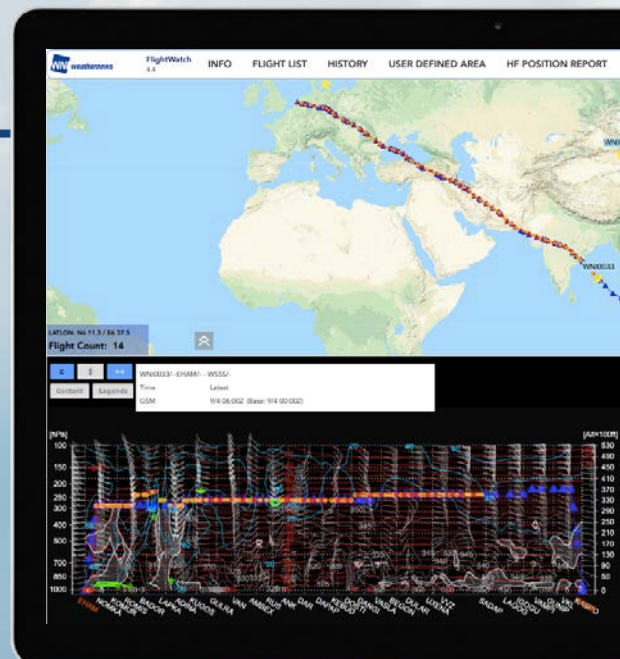

## OVERVIEW

WNI Flight Watch meets the requirements of 4D15 and 4D1 and provides users with aircraft tracking and weather monitoring.

Customized flight tracking and weather alerts based on user preferences and monitoring requirements.

View WNI own original weather information in real time and have access to various weather information.

COMPLIANT MONITORING

WEATHER ALERTS

REAL-TIME WX INFO

## FLIGHT MONITORING MADE EASY

Weathernews Flight Watch is a browser-based solution and it can be accessed on any computer with Internet connectivity.

Moreover, the simple and intuitive design allows an efficient monitoring of flights.

Alerts include: Vertical and Horizontal deviations, SIGMET alerts, ETA alerts, VOLCANIC ash alerts, ETOPS entering check, No Update alerts, METAR alerts if defined threshold are exceeded.